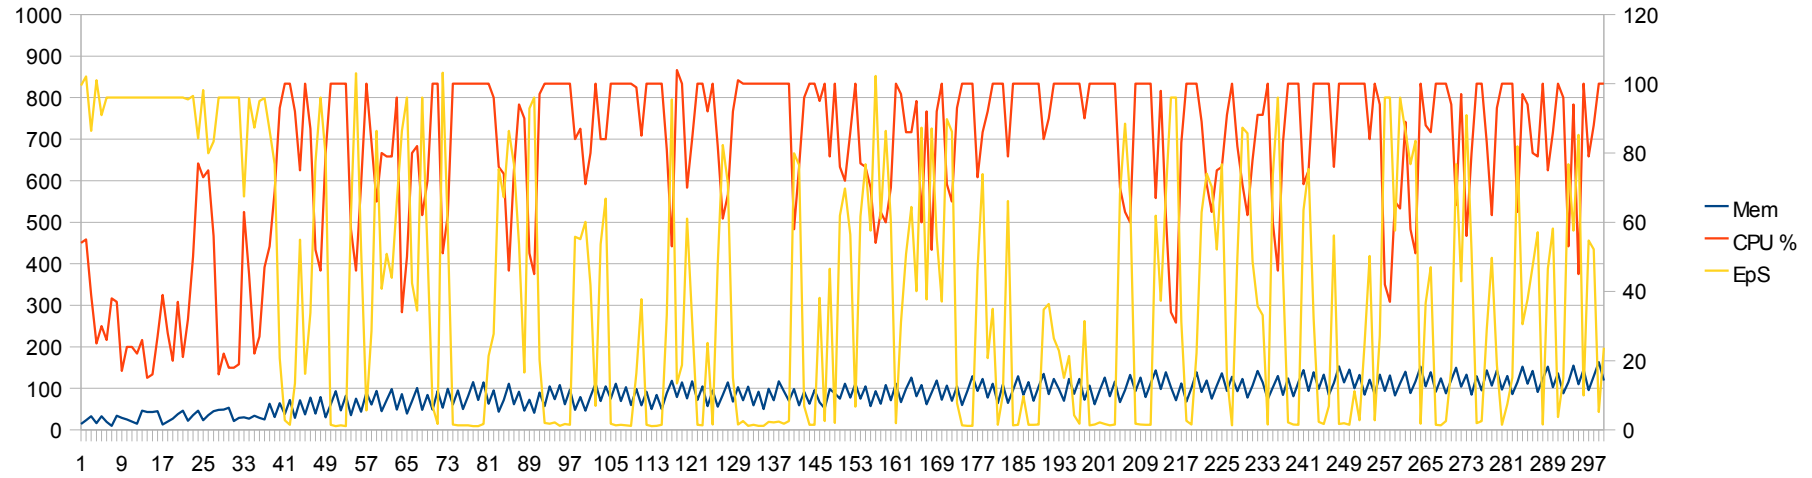

# Sheet2

Length 80 10 300

Events per second: 798 while aiming at 800.( 0.25% off)

In total 239440 Events have been sent.

Time 80 10 300

Events per second: 350 while aiming at 800.( 56.25% off)

In total 105120 Events have been sent.

# Sheet2

Time 100 8 300

Events per second: 223 while aiming at 800.( 72.13% off)

In total 66900 Events have been sent.

Time 800 1 300

Events per second: 296 while aiming at 800.( 63.00% off)

In total 88800 Events have been sent.