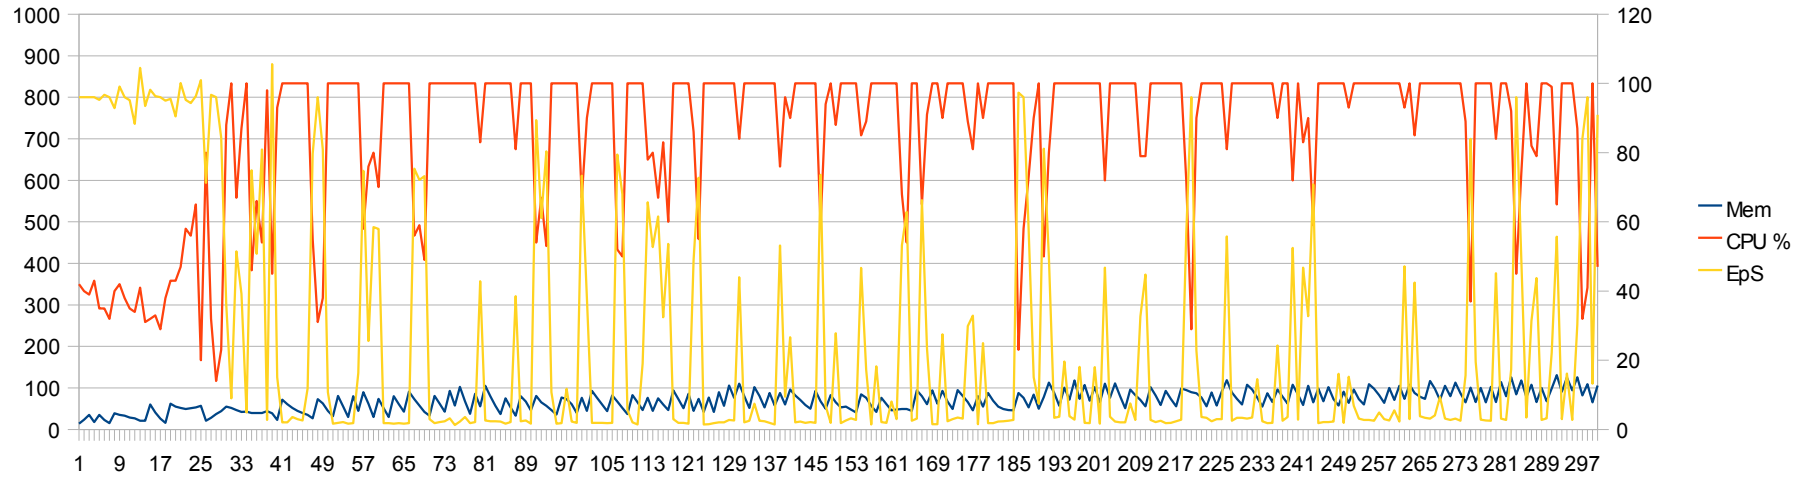

# Sheet2

Length 80 10 300

Events per second: 798 while aiming at 800.( 0.25% off)

In total 239440 Events have been sent.

Time 80 10 300

Events per second: 350 while aiming at 800.( 56.25% off)

In total 105120 Events have been sent.

# Sheet2

Time 100 8 300

Events per second: 223 while aiming at 800.( 72.13% off)

In total 66900 Events have been sent.

Time 800 1 300

Events per second: 296 while aiming at 800.( 63.00% off)

In total 88800 Events have been sent.