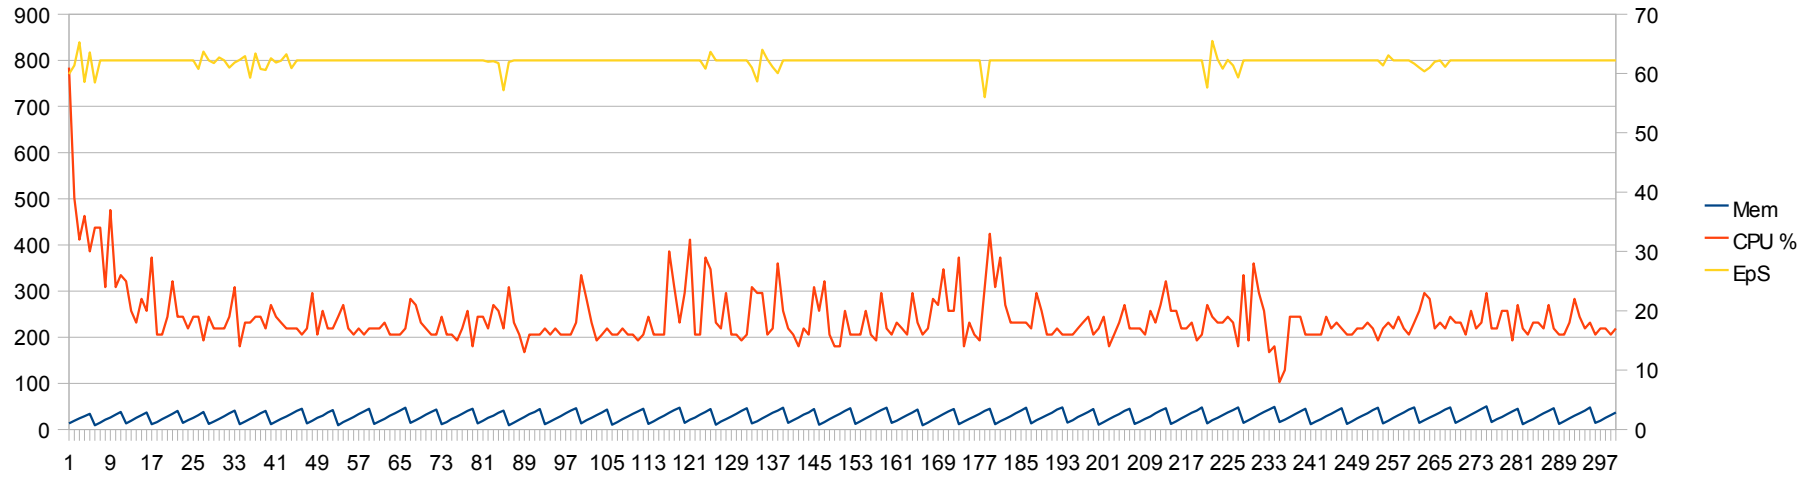

# Sheet2

Length 80 10 300

Events per second: 798 while aiming at 800.( 0.25% off)

In total 239440 Events have been sent.

Time 80 10 300

Events per second: 350 while aiming at 800.( 56.25% off)

In total 105120 Events have been sent.

# Sheet2

Time 100 8 300

Events per second: 223 while aiming at 800.( 72.13% off)

In total 66900 Events have been sent.

Time 800 1 300

Events per second: 296 while aiming at 800.( 63.00% off)

In total 88800 Events have been sent.